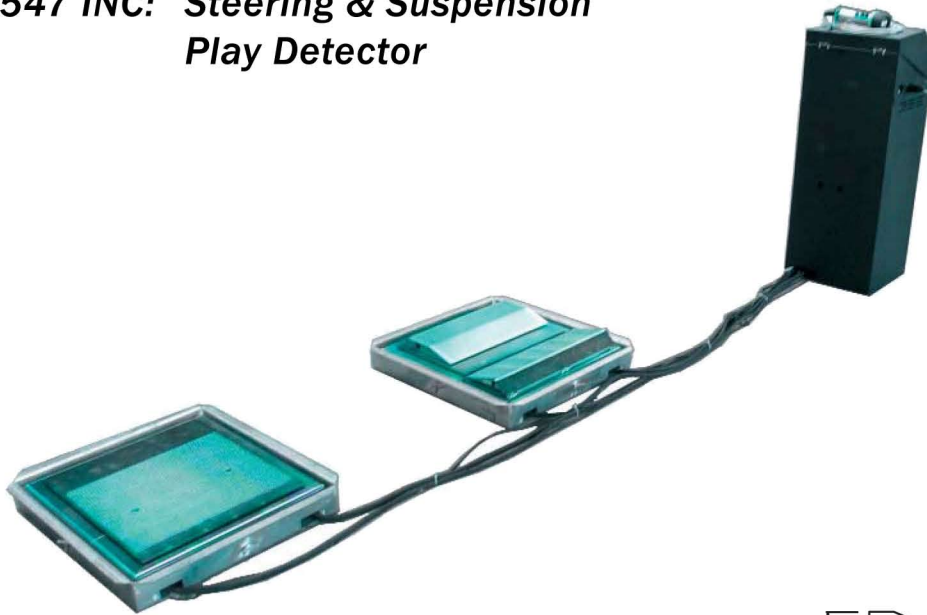

547 INC: Steering & Suspension Play Detector

Powered by...

V-TECH UK
Automotive Diagnostic Solutions

Global Solutions for Local Markets

Class 4 & 7

STANDARD

547 INC: Steering & Suspension Play Detectors

TECHNICAL DATES	547INC	
Operation electro-hydraulic		
Max. capacity on each plate	Kg	1300
Max. stroke platform P1	mm	± 40
Max. angle platform P2	°	± 15
Max. thrust for each plate	Kg	800
Minimum inner distance**	mm	800
Distance extérieure max.	mm	2020
Motor power	Kw	2,2
Weight	Kg	150

** (to be respected according to type of lift)

OPTIONAL