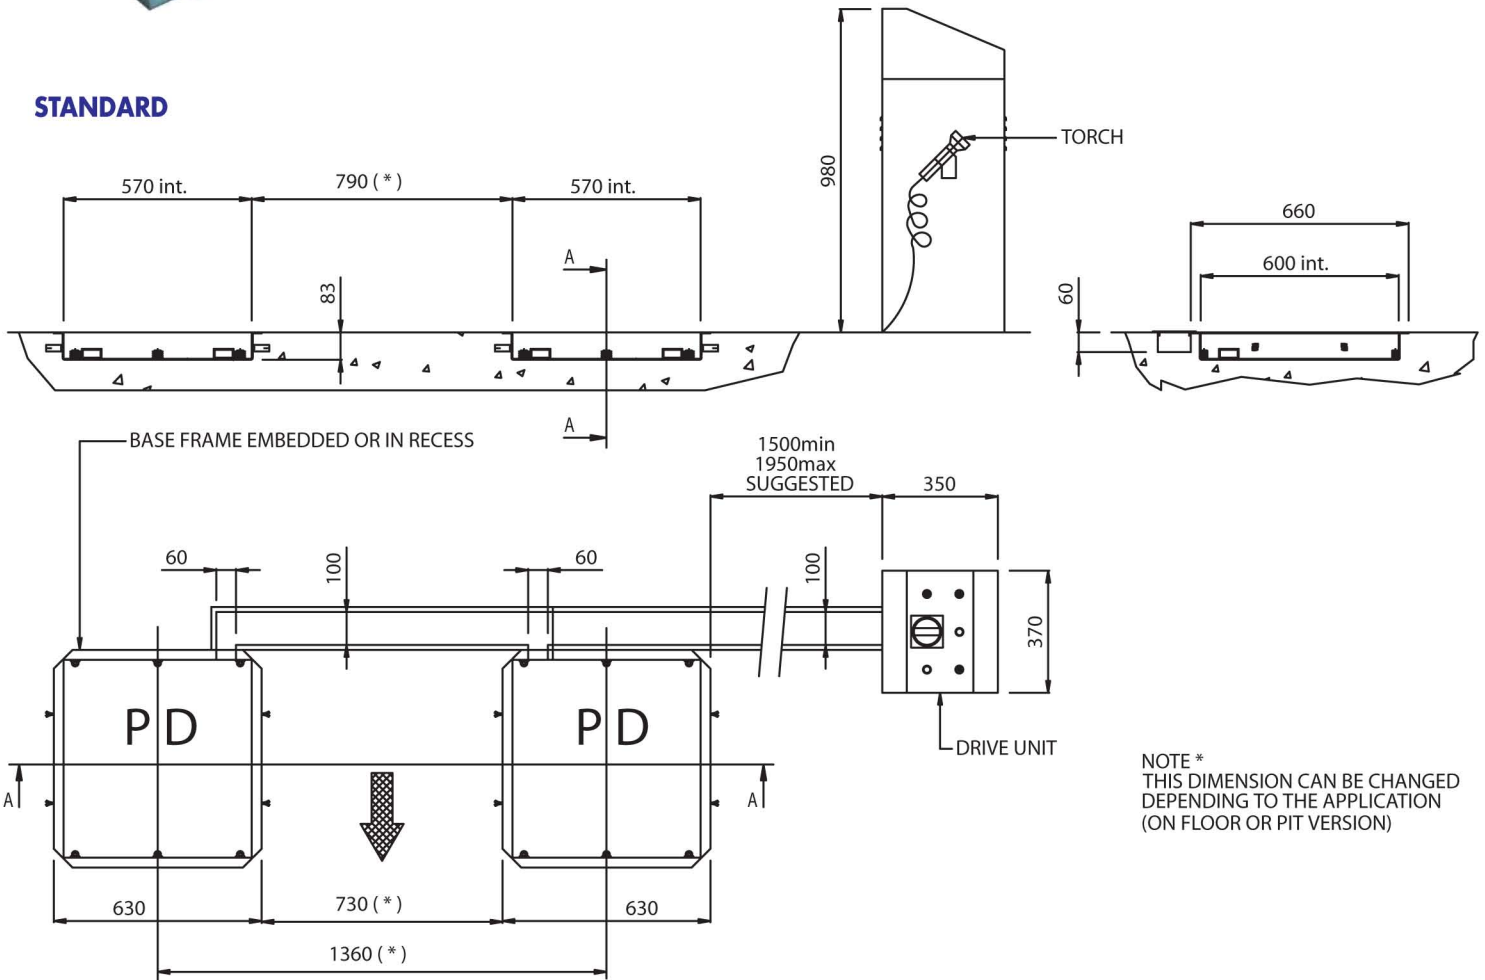

547 INC: Steering & Suspension Play Detector

Powered by...

V-TECH UK
Automotive Diagnostic Solutions

Global Solutions for Local Markets

Class 4 & 7

STANDARD

547 INC: Steering & Suspension Play Detectors

TECHNICAL DATES	547INC	
Operation electro-hydraulic		
Max. capacity on each plate	Kg	1300
Max. stroke platform P1	mm	± 40
Max. angle platform P2	°	± 15
Max. thrust for each plate	Kg	800
Minimum inner distance**	mm	800
Distance extérieure max.	mm	2020
Motor power	Kw	2,2
Weight	Kg	150

** (to be respected according to type of lift)

OPTIONAL